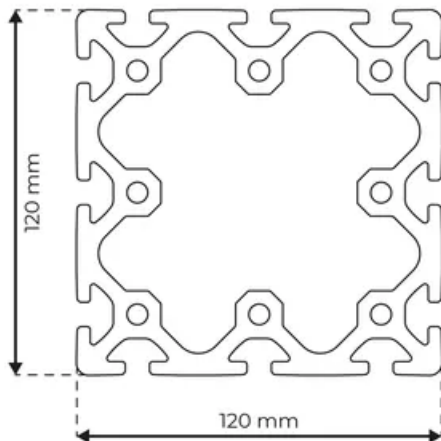

Profile 8 120x120 Normal

System: 40 - Slot 8
Dimensions: 120x120
Length (mm): 6000
Material Quality: Normal
Profile Type: Open

General Data

Designation	System	Ix (cm ⁴)	Iy (cm ⁴)	Wx (cm ³)	Wy (cm ³)
RP1095	40 - Slot 8	798.97	798.97	133.16	133.16

Designation	A (cm ²)	Mass (kg/m)
RP1095	45.86	12.43