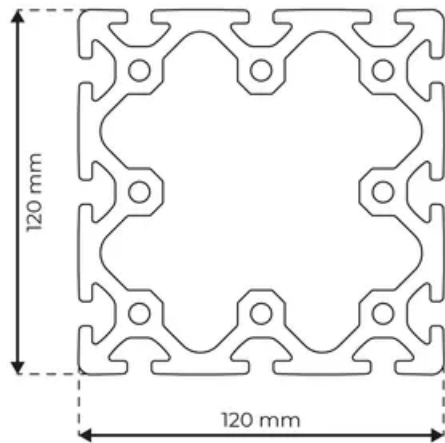

Profile 8 120x120 Normal

System: 40 - Slot 8
Dimensions: 120x120
Length (mm): 6000
Material Quality: Normal
Profile Type: Open

General Data

Designation	System	Ix (cm ⁴)	Iy (cm ⁴)	Wx (cm ³)	Wy (cm ³)
RP1095	40 - Slot 8	798.97	798.97	133.16	133.16

Designation	A (cm ²)	Mass (kg/m)
RP1095	45.86	12.43