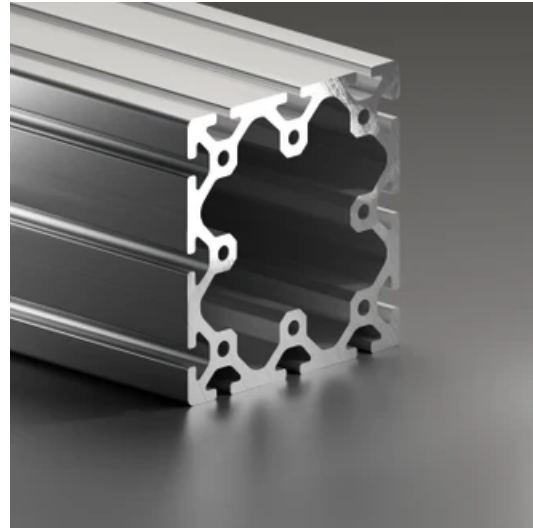

Profile 8 120x120 Normal

System: 40 - Slot 8
Dimensions: 120x120
Length (mm): 6000
Material Quality: Normal
Profile Type: Open

General Data

Designation	System	Ix (cm ⁴)	Iy (cm ⁴)	Wx (cm ³)	Wy (cm ³)
RP1095	40 - Slot 8	798.97	798.97	133.16	133.16

Designation	A (cm ²)	Mass (kg/m)
RP1095	45.86	12.43