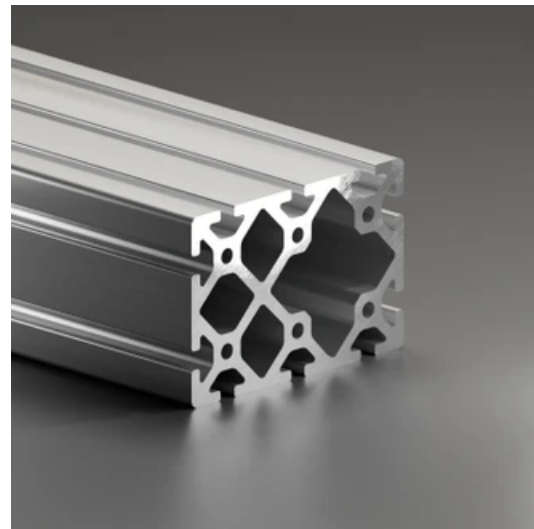

## Profile 8 120x80 Normal

**System:** 40 - Slot 8  
**Dimensions:** 80x120  
**Length (mm):** 6000  
**Material Quality:** Normal  
**Profile Type:** Open

## General Data

Designation	System	Ix (cm <sup>4</sup> )	Iy (cm <sup>4</sup> )	Wx (cm <sup>3</sup> )	Wy (cm <sup>3</sup> )
RP1080	40 - Slot 8	271.19	568.99	67.8	98.12

Designation	A (cm <sup>2</sup> )	Mass (kg/m)
RP1080	39.31	10.65