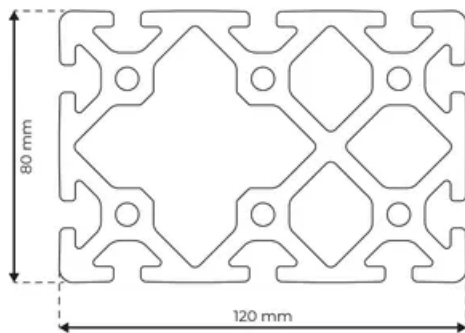

## Profile 8 120x80 Normal

**System:** 40 - Slot 8  
**Dimensions:** 80x120  
**Length (mm):** 6000  
**Material Quality:** Normal  
**Profile Type:** Open

## General Data

Designation	System	Ix (cm <sup>4</sup> )	Iy (cm <sup>4</sup> )	Wx (cm <sup>3</sup> )	Wy (cm <sup>3</sup> )
RP1080	40 - Slot 8	271.19	568.99	67.8	98.12

Designation	A (cm <sup>2</sup> )	Mass (kg/m)
RP1080	39.31	10.65