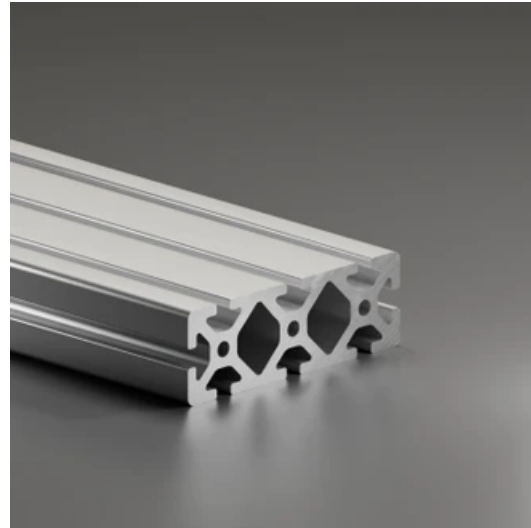

Profile 8 120x40 Normal

System: 40 - Slot 8

Dimensions: 40x120

Length (mm): 6000

Material Quality: Normal

Profile Type: Open

General Data

Designation	System	Ix (cm ⁴)	Iy (cm ⁴)	Wx (cm ³)	Wy (cm ³)
RP1050	40 - Slot 8	39.98	324.65	19.99	54.11

Designation	A (cm ²)	Mass (kg/m)
RP1050	24.28	6.61