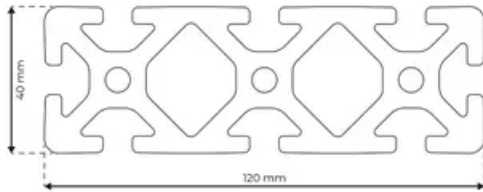

Profile 8 120x40 Normal

System: 40 - Slot 8

Dimensions: 40x120

Length (mm): 6000

Material Quality: Normal

Profile Type: Open

General Data

Designation	System	Ix (cm ⁴)	Iy (cm ⁴)	Wx (cm ³)	Wy (cm ³)
RP1050	40 - Slot 8	39.98	324.65	19.99	54.11

Designation	A (cm ²)	Mass (kg/m)
RP1050	24.28	6.61