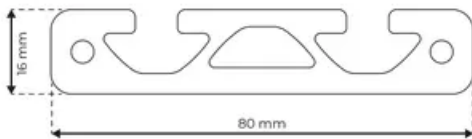

Profile 8 80x16 Normal

System: 40 - Slot 8
Dimensions: 16x80
Length (mm): 6000
Material Quality: Normal
Profile Type: Open

General Data

Designation	System	Ix (cm ⁴)	Iy (cm ⁴)	Wx (cm ³)	Wy (cm ³)
RP1020	40 - Slot 8	2.21	49.65	2.55	12.41

Designation	A (cm ²)	Mass (kg/m)
RP1020	8.11	2.20