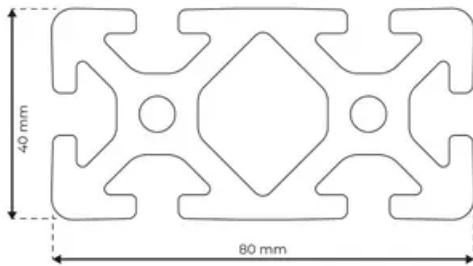

Profile 8 80x40 Normal

System: 40 - Slot 8
Dimensions: 40x80
Length (mm): 6000
Material Quality: Normal
Profile Type: Open

General Data

Designation	System	Ix (cm ⁴)	Iy (cm ⁴)	Wx (cm ³)	Wy (cm ³)
RP1040	40 - Slot 8	27.02	102.09	13.51	25.52

Designation	A (cm ²)	Mass (kg/m)
RP1040	16.78	4.55