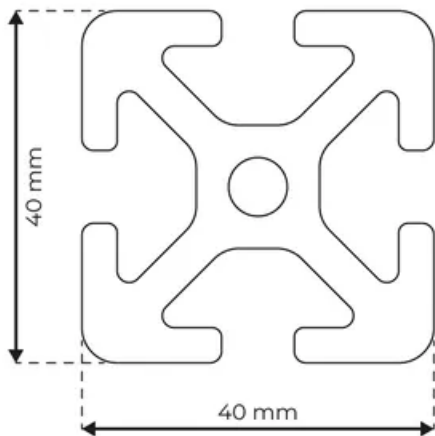

Profile 8 40x40 Normal

System: 40 - Slot 8
Dimensions: 40x40
Length (mm): 6000
Material Quality: Normal
Profile Type: Open

General Data

Designation	System	Ix (cm ⁴)	Iy (cm ⁴)	Wx (cm ³)	Wy (cm ³)
RP1030	40 - Slot 8	14.11	14.11	7.06	7.06

Designation	A (cm ²)	Mass (kg/m)
RP1030	9.25	2.51