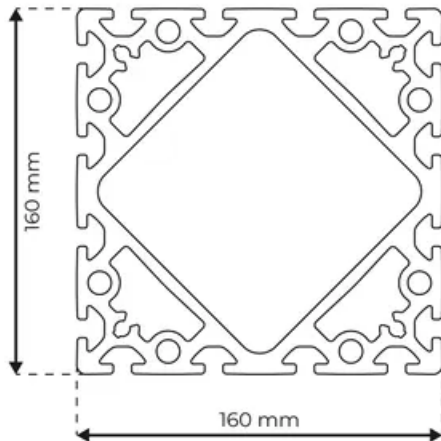

Profile 8 160x160 Light

System: 40 - Slot 8
Dimensions: 160x160
Length (mm): 6000
Material Quality: Light
Profile Type: Open

General Data

Designation	System	Ix (cm ⁴)	Iy (cm ⁴)	Wx (cm ³)	Wy (cm ³)
RP1397	40 - Slot 8	267.06	909.03	66.76	113.63

Designation	A (cm ²)	Mass (kg/m)
RP1397	37.46	10.14