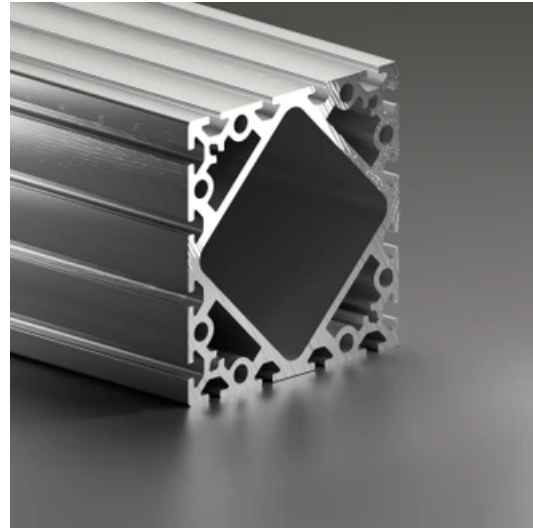

Profile 8 160x160 Light

System: 40 - Slot 8
Dimensions: 160x160
Length (mm): 6000
Material Quality: Light
Profile Type: Open

General Data

Designation	System	Ix (cm ⁴)	Iy (cm ⁴)	Wx (cm ³)	Wy (cm ³)
RP1397	40 - Slot 8	267.06	909.03	66.76	113.63

Designation	A (cm ²)	Mass (kg/m)
RP1397	37.46	10.14