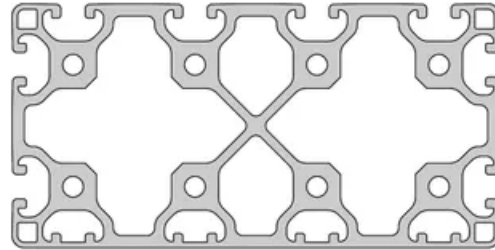

## Profile 8 160x80 Light 4N

**System:** 40 - Slot 8  
**Dimensions:** 80x160  
**Length (mm):** 6000  
**Material Quality:** Light  
**Profile Type:** Closed

## General Data

Designation	System	Ix (cm <sup>4</sup> )	Iy (cm <sup>4</sup> )	Wx (cm <sup>3</sup> )	Wy (cm <sup>3</sup> )
RP1396	40 - Slot 8	277.85	924.15	68.19	115.49

Designation	A (cm <sup>2</sup> )	Mass (kg/m)
RP1396	38.3	10.38