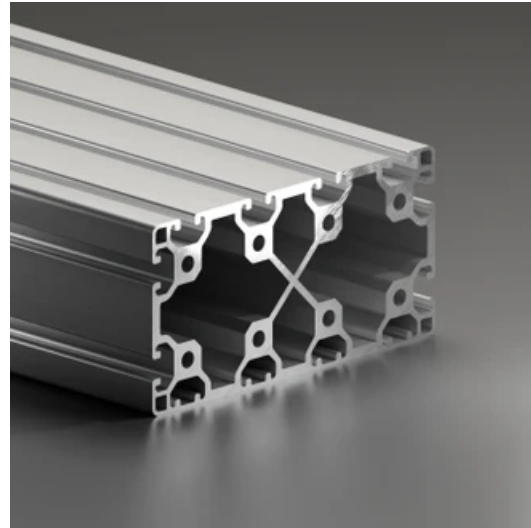

## Profile 8 160x80 Light 4N

**System:** 40 - Slot 8  
**Dimensions:** 80x160  
**Length (mm):** 6000  
**Material Quality:** Light  
**Profile Type:** Closed