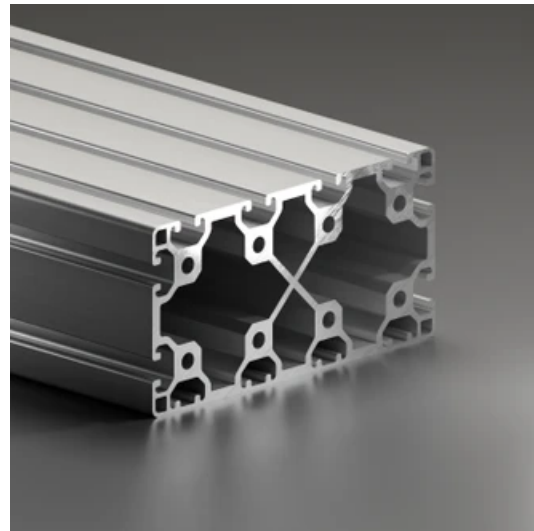

Profile 8 160x80 Light 4N

System: 40 - Slot 8
Dimensions: 80x160
Length (mm): 6000
Material Quality: Light
Profile Type: Closed

General Data

| Designation | System | I_x (cm ⁴) | I_y (cm ⁴) | W_x (cm ³) | W_y (cm ³) |
|-------------|-------------|--------------------------|--------------------------|--------------------------|--------------------------|
| RP1396 | 40 - Slot 8 | 277.85 | 924.15 | 68.19 | 115.49 |

| Designation | A (cm ²) | Mass (kg/m) |
|-------------|----------------------|-------------|
| RP1396 | 38.3 | 10.38 |