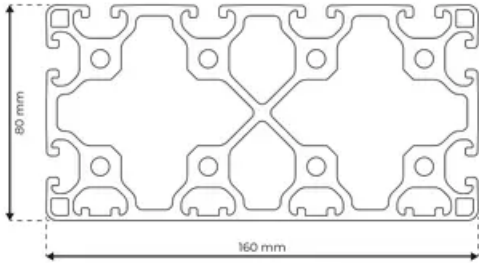

Profile 8 160x80 Light 4N

System: 40 - Slot 8
Dimensions: 80x160
Length (mm): 6000
Material Quality: Light
Profile Type: Closed

General Data

| Designation | System | I_x (cm ⁴) | I_y (cm ⁴) | W_x (cm ³) | W_y (cm ³) |
|-------------|-------------|--------------------------|--------------------------|--------------------------|--------------------------|
| RP1396 | 40 - Slot 8 | 277.85 | 924.15 | 68.19 | 115.49 |

| Designation | A (cm ²) | Mass (kg/m) |
|-------------|----------------------|-------------|
| RP1396 | 38.3 | 10.38 |