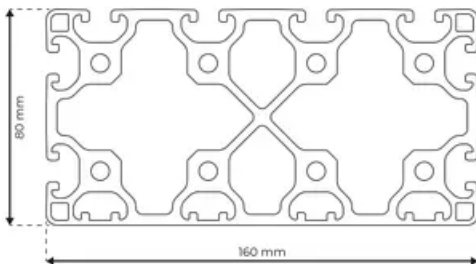

## Profile 8 160x80 Light 4N

**System:** 40 - Slot 8  
**Dimensions:** 80x160  
**Length (mm):** 6000  
**Material Quality:** Light  
**Profile Type:** Closed

## General Data

Designation	System	Ix (cm <sup>4</sup> )	Iy (cm <sup>4</sup> )	Wx (cm <sup>3</sup> )	Wy (cm <sup>3</sup> )
RP1396	40 - Slot 8	277.85	924.15	68.19	115.49

Designation	A (cm <sup>2</sup> )	Mass (kg/m)
RP1396	38.3	10.38