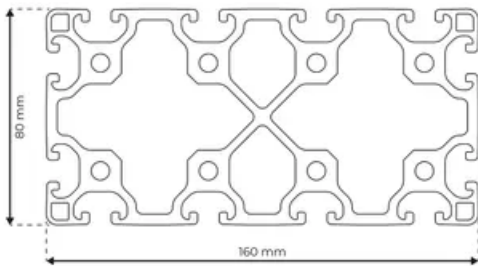

Profile 8 160x80 Light

System: 40 - Slot 8
Dimensions: 80x160
Length (mm): 6000
Material Quality: Light
Profile Type: Open

General Data

Designation	System	Ix (cm ⁴)	Iy (cm ⁴)	Wx (cm ³)	Wy (cm ³)
RP1200	40 - Slot 8	266.62	906.36	66.66	113.3

Designation	A (cm ²)	Mass (kg/m)
RP1200	19.75	10.15