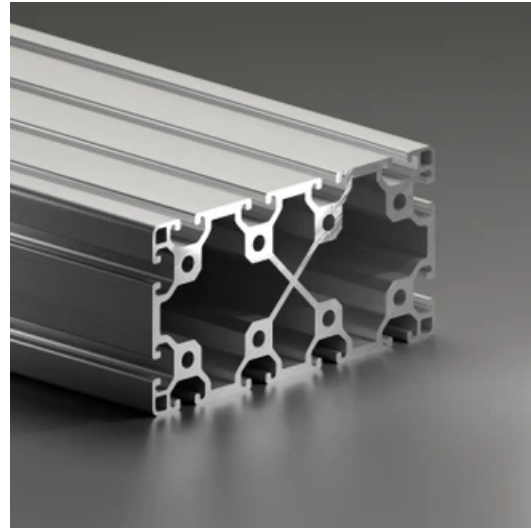

Profile 8 160x80 Light

System: 40 - Slot 8
Dimensions: 80x160
Length (mm): 6000
Material Quality: Light
Profile Type: Open

General Data

Designation	System	Ix (cm ⁴)	Iy (cm ⁴)	Wx (cm ³)	Wy (cm ³)
RP1200	40 - Slot 8	266.62	906.36	66.66	113.3

Designation	A (cm ²)	Mass (kg/m)
RP1200	19.75	10.15