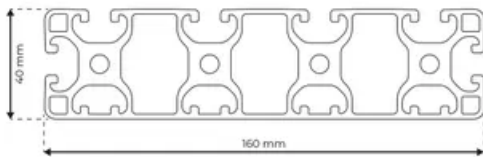

Profile 8 160x40 Light 4N

System: 40 - Slot 8
Dimensions: 40x160
Length (mm): 6000
Material Quality: Light
Profile Type: Closed

General Data

Designation	System	Ix (cm ⁴)	Iy (cm ⁴)	Wx (cm ³)	Wy (cm ³)
RP1380	40 - Slot 8	33.58	511.87	16.26	63.98

Designation	A (cm ²)	Mass (kg/m)
RP1380	21.27	5.77