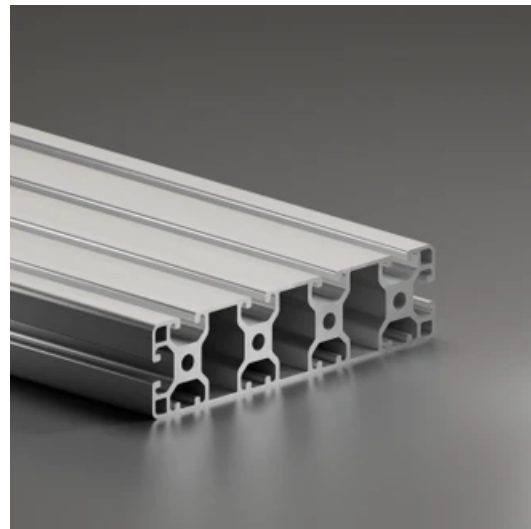

Profile 8 160x40 Light 4N

System: 40 - Slot 8
Dimensions: 40x160
Length (mm): 6000
Material Quality: Light
Profile Type: Closed

General Data

Designation	System	Ix (cm ⁴)	Iy (cm ⁴)	Wx (cm ³)	Wy (cm ³)
RP1380	40 - Slot 8	33.58	511.87	16.26	63.98

Designation	A (cm ²)	Mass (kg/m)
RP1380	21.27	5.77