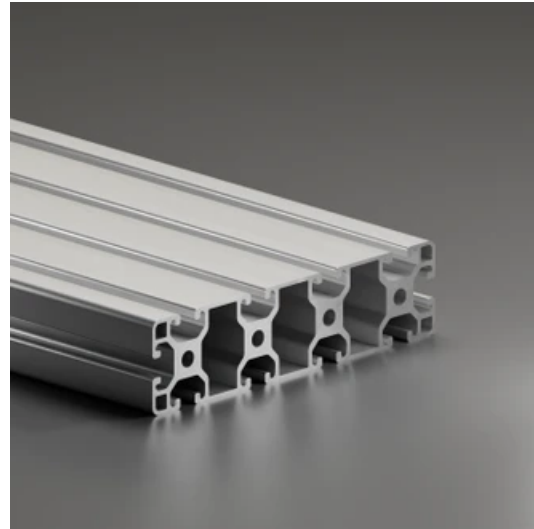

Profile 8 160x40 Light

System: 40 - Slot 8
Dimensions: 40x160
Length (mm): 6000
Material Quality: Light
Profile Type: Open

General Data

Designation	System	I_x (cm ⁴)	I_y (cm ⁴)	W_x (cm ³)	W_y (cm ³)
RP1160	40 - Slot 8	30.95	496.89	15.48	62.11

Designation	A (cm ²)	Mass (kg/m)
RP1160	20.54	5.57