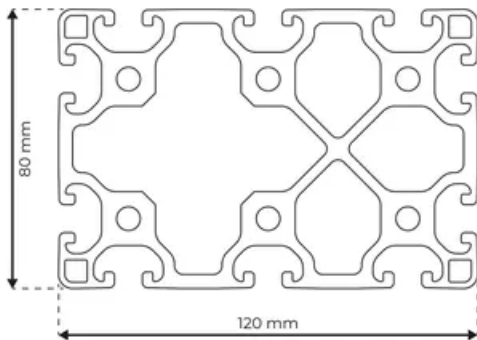

Profile 8 120x80 Light

System: 40 - Slot 8
Dimensions: 80x120
Length (mm): 6000
Material Quality: Light
Profile Type: Open

General Data

Designation	System	Ix (cm ⁴)	Iy (cm ⁴)	Wx (cm ³)	Wy (cm ³)
RP1190	40 - Slot 8	201.78	420.92	50.44	68.28

Designation	A (cm ²)	Mass (kg/m)
RP1190	29.89	8.10