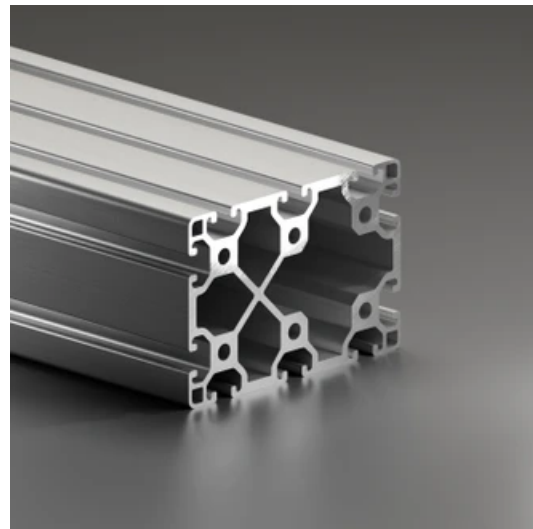

Profile 8 120x80 Light

System: 40 - Slot 8
Dimensions: 80x120
Length (mm): 6000
Material Quality: Light
Profile Type: Open

General Data

Designation	System	Ix (cm ⁴)	Iy (cm ⁴)	Wx (cm ³)	Wy (cm ³)
RP1190	40 - Slot 8	201.78	420.92	50.44	68.28

Designation	A (cm ²)	Mass (kg/m)
RP1190	29.89	8.10