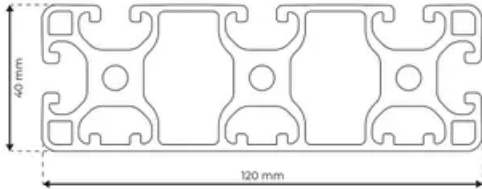

Profile 8 120x40 Light 3N

System: 40 - Slot 8
Dimensions: 40x120
Length (mm): 6000
Material Quality: Light
Profile Type: Closed

General Data

Designation	System	I_x (cm ⁴)	I_y (cm ⁴)	W_x (cm ³)	W_y (cm ³)
RP1560	40 - Slot 8	25.63	226	12.42	37.67

Designation	A (cm ²)	Mass (kg/m)
RP1560	16.4	4.43