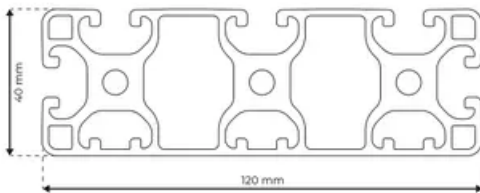

Profile 8 120x40 Light 3N

System: 40 - Slot 8
Dimensions: 40x120
Length (mm): 6000
Material Quality: Light
Profile Type: Closed

General Data

Designation	System	I _x (cm ⁴)	I _y (cm ⁴)	W _x (cm ³)	W _y (cm ³)
RP1560	40 - Slot 8	25.63	226	12.42	37.67

Designation	A (cm ²)	Mass (kg/m)
RP1560	16.4	4.43