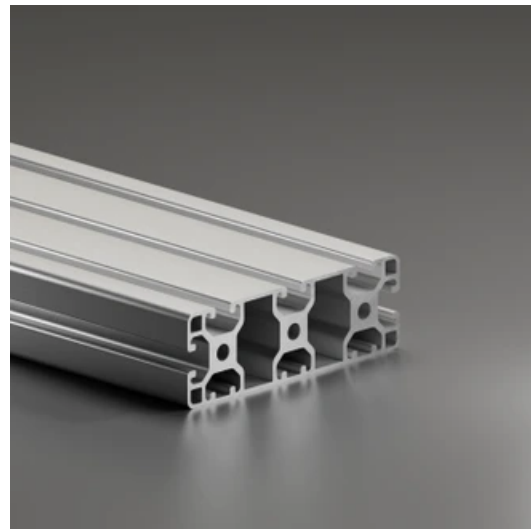

Profile 8 120x40 Light 3N

System: 40 - Slot 8
Dimensions: 40x120
Length (mm): 6000
Material Quality: Light
Profile Type: Closed

General Data

Designation	System	I _x (cm ⁴)	I _y (cm ⁴)	W _x (cm ³)	W _y (cm ³)
RP1560	40 - Slot 8	25.63	226	12.42	37.67

Designation	A (cm ²)	Mass (kg/m)
RP1560	16.4	4.43