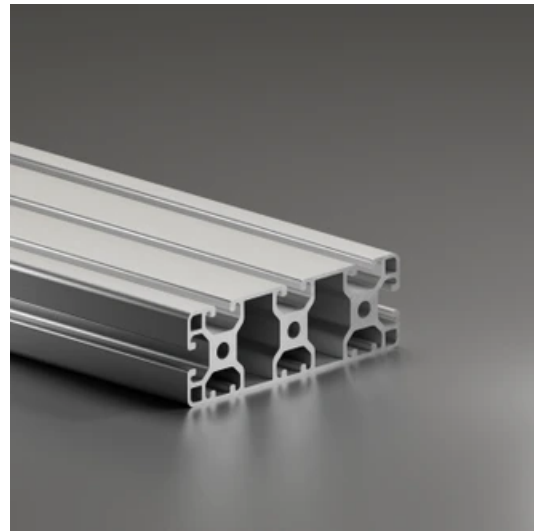

Profile 8 120x40 Light 3N

System: 40 - Slot 8
Dimensions: 40x120
Length (mm): 6000
Material Quality: Light
Profile Type: Closed

General Data

Designation	System	I_x (cm ⁴)	I_y (cm ⁴)	W_x (cm ³)	W_y (cm ³)
RP1560	40 - Slot 8	25.63	226	12.42	37.67

Designation	A (cm ²)	Mass (kg/m)
RP1560	16.4	4.43