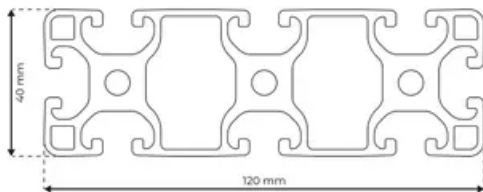

## Profile 8 120x40 Light

**System:** 40 - Slot 8

**Dimensions:** 40x120

**Length (mm):** 6000

**Material Quality:** Light

**Profile Type:** Open

## General Data

Designation	System	Ix (cm <sup>4</sup> )	Iy (cm <sup>4</sup> )	Wx (cm <sup>3</sup> )	Wy (cm <sup>3</sup> )
RP1155	40 - Slot 8	23.66	219.92	11.83	36.65

Designation	A (cm <sup>2</sup> )	Mass (kg/m)
RP1155	15.86	4.30