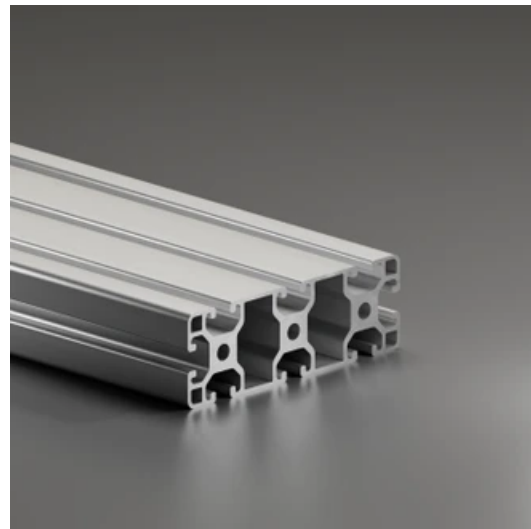

## Profile 8 120x40 Light

**System:** 40 - Slot 8

**Dimensions:** 40x120

**Length (mm):** 6000

**Material Quality:** Light

**Profile Type:** Open