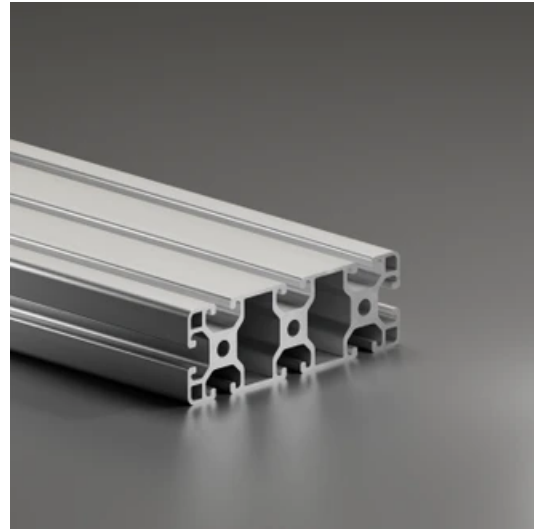

## Profile 8 120x40 Light

**System:** 40 - Slot 8  
**Dimensions:** 40x120  
**Length (mm):** 6000  
**Material Quality:** Light  
**Profile Type:** Open