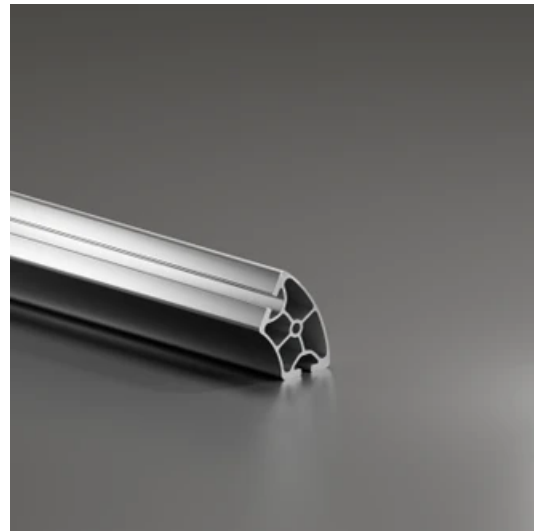

Profile 8 40x60°R Light

System: 40 - Slot 8
Dimensions: R40/80 60°
Length (mm): 6000
Material Quality: Light
Profile Type: Radiused

General Data

Designation	System	Ix (cm ⁴)	Iy (cm ⁴)	Wx (cm ³)	Wy (cm ³)
RP1430	40 - Slot 8	32.62	19.62	8.48	6.72

Designation	A (cm ²)	Mass (kg/m)
RP1430	8.09	2.20