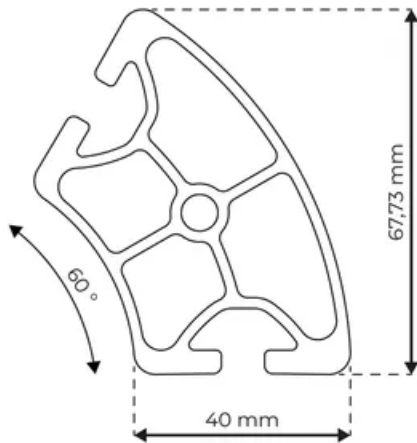

Profile 8 40x60°R Light

System: 40 - Slot 8
Dimensions: R40/80 60°
Length (mm): 6000
Material Quality: Light
Profile Type: Radiused

General Data

Designation	System	Ix (cm ⁴)	Iy (cm ⁴)	Wx (cm ³)	Wy (cm ³)
RP1430	40 - Slot 8	32.62	19.62	8.48	6.72

Designation	A (cm ²)	Mass (kg/m)
RP1430	8.09	2.20