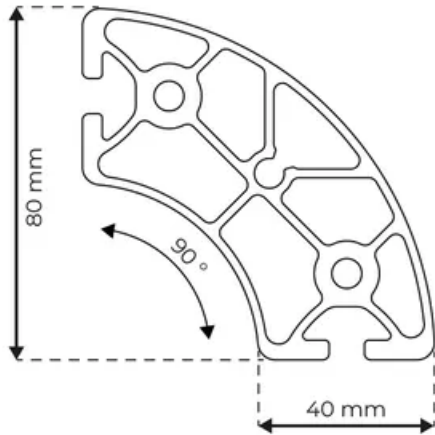

Profile 8 40x90°R Light

System: 40 - Slot 8
Dimensions: R40/80 90°
Length (mm): 6000
Material Quality: Light
Profile Type: Radiused

General Data

Designation	System	I_x (cm ⁴)	I_y (cm ⁴)	W_x (cm ³)	W_y (cm ³)
RP1440	40 - Slot 8	69.33	69.33	17.09	17.09

Designation	A (cm ²)	Mass (kg/m)
RP1440	12.7	3.44