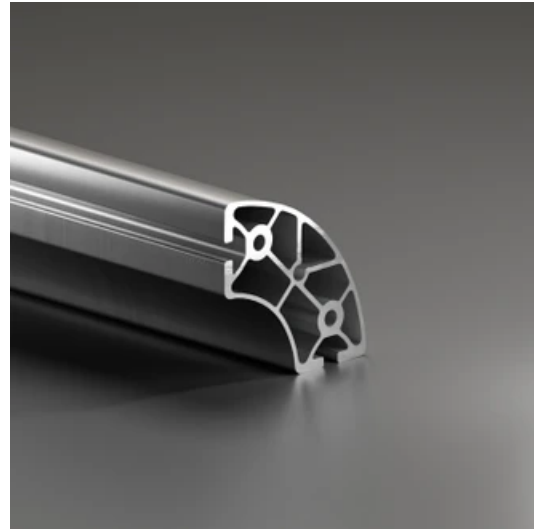

Profile 8 40x90°R Light

System: 40 - Slot 8
Dimensions: R40/80 90°
Length (mm): 6000
Material Quality: Light
Profile Type: Radiused

General Data

Designation	System	I_x (cm ⁴)	I_y (cm ⁴)	W_x (cm ³)	W_y (cm ³)
RP1440	40 - Slot 8	69.33	69.33	17.09	17.09

Designation	A (cm ²)	Mass (kg/m)
RP1440	12.7	3.44