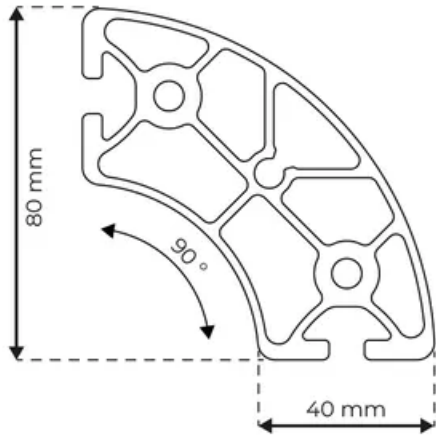

Profile 8 40x90°R Light

System: 40 - Slot 8
Dimensions: R40/80 90°
Length (mm): 6000
Material Quality: Light
Profile Type: Radiused

General Data

Designation	System	I_x (cm ⁴)	I_y (cm ⁴)	W_x (cm ³)	W_y (cm ³)
RP1440	40 - Slot 8	69.33	69.33	17.09	17.09

Designation	A (cm ²)	Mass (kg/m)
RP1440	12.7	3.44