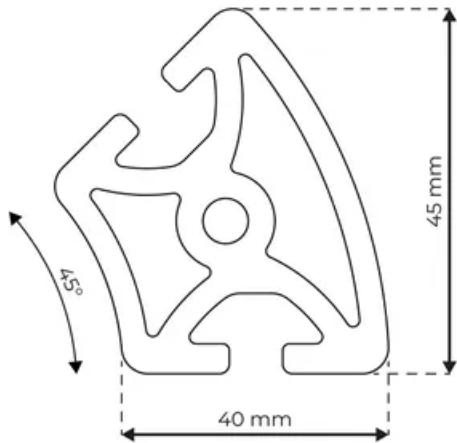

## Profile 8 40x45°R Light

**System:** 40 - Slot 8  
**Dimensions:** R40/80 45°  
**Length (mm):** 6000  
**Material Quality:** Light  
**Profile Type:** Radiused

## General Data

Designation	System	Ix (cm <sup>4</sup> )	Iy (cm <sup>4</sup> )	Wx (cm <sup>3</sup> )	Wy (cm <sup>3</sup> )
RP1420	40 - Slot 8	22.31	16.53	7.04	6.9

Designation	A (cm <sup>2</sup> )	Mass (kg/m)
RP1420	10.17	2.76