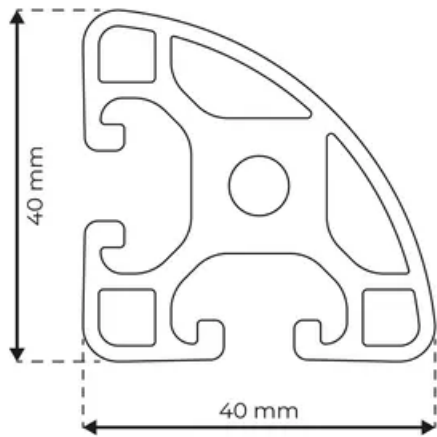

Profile 8 40x40R Light

System: 40 - Slot 8
Dimensions: R40 90°
Length (mm): 6000
Material Quality: Light
Profile Type: Radiused

General Data

Designation	System	I_x (cm ⁴)	I_y (cm ⁴)	W_x (cm ³)	W_y (cm ³)
RP1370	40 - Slot 8	6.7	6.7	3.03	3.03

Designation	A (cm ²)	Mass (kg/m)
RP1370	5.7	1.55