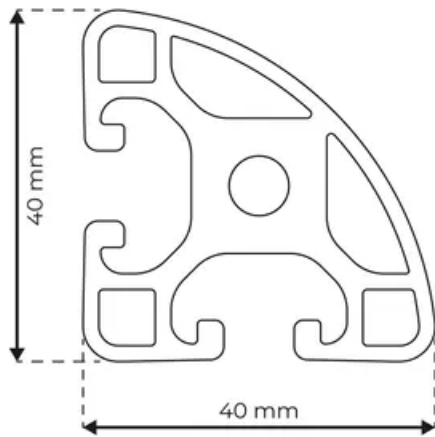

Profile 8 40x40R Light

System: 40 - Slot 8
Dimensions: 40x40R
Length (mm): 6000
Material Quality: Light
Profile Type: Radiused

General Data

Designation	System	I_x (cm ⁴)	I_y (cm ⁴)	W_x (cm ³)	W_y (cm ³)
RP1370	40 - Slot 8	6.7	6.7	3.03	3.03

Designation	A (cm ²)	Mass (kg/m)
RP1370	5.7	1.55