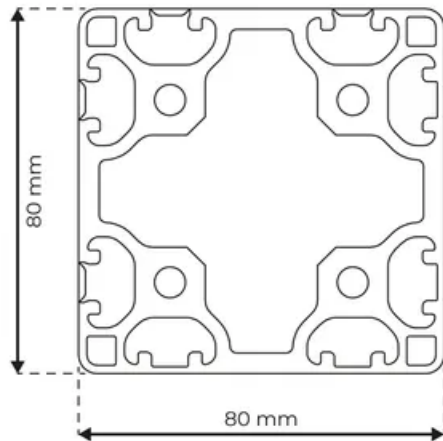

Profile 8 80x80 Light 8N

System: 40 - Slot 8
Dimensions: 80x80
Length (mm): 6000
Material Quality: Light
Profile Type: Closed

General Data

Designation	System	I_x (cm ⁴)	I_y (cm ⁴)	W_x (cm ³)	W_y (cm ³)
RP1195	40 - Slot 8	146.7	146.7	36.4	36.6

Designation	A (cm ²)	Mass (kg/m)
RP1195	20.98	5.69