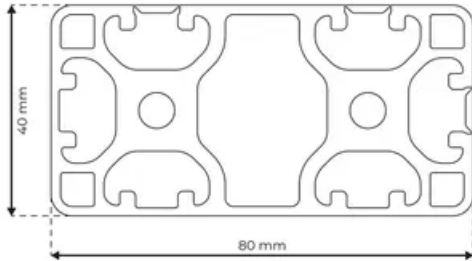

Profile 8 80x40 Light 6N

System: 40 - Slot 8
Dimensions: 40x80
Length (mm): 6000
Material Quality: Light
Profile Type: Closed

General Data

Designation	System	I_x (cm ⁴)	I_y (cm ⁴)	W_x (cm ³)	W_y (cm ³)
RP1385	40 - Slot 8	19.38	76.96	9.65	19.2

Designation	A (cm ²)	Mass (kg/m)
RP1385	12.42	3.35