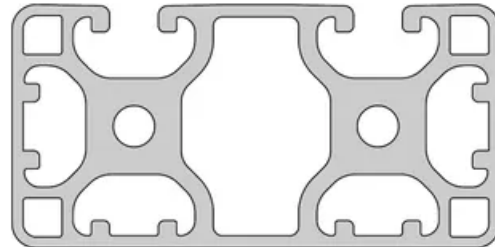

## Profile 8 80x40 Light 4N270

**System:** 40 - Slot 8  
**Dimensions:** 40x80  
**Length (mm):** 6000  
**Material Quality:** Light  
**Profile Type:** Closed

## General Data

Designation	System	$I_x$ (cm <sup>4</sup> )	$I_y$ (cm <sup>4</sup> )	$W_x$ (cm <sup>3</sup> )	$W_y$ (cm <sup>3</sup> )
RP1362	40 - Slot 8	18.74	77.52	9.09	19.38

Designation	A (cm <sup>2</sup> )	Mass (kg/m)
RP1362	12.45	3.37