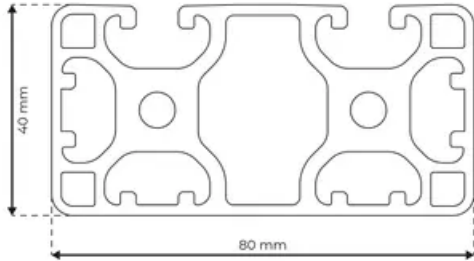

## Profile 8 80x40 Light 4N270

**System:** 40 - Slot 8  
**Dimensions:** 40x80  
**Length (mm):** 6000  
**Material Quality:** Light  
**Profile Type:** Closed

## General Data

Designation	System	$I_x$ (cm <sup>4</sup> )	$I_y$ (cm <sup>4</sup> )	$W_x$ (cm <sup>3</sup> )	$W_y$ (cm <sup>3</sup> )
RP1362	40 - Slot 8	18.74	77.52	9.09	19.38

Designation	A (cm <sup>2</sup> )	Mass (kg/m)
RP1362	12.45	3.37