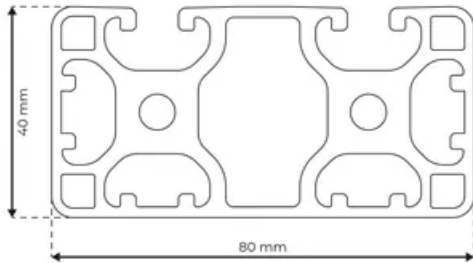

## Profile 8 80x40 Light 4N270

**System:** 40 - Slot 8  
**Dimensions:** 80x40  
**Length (mm):** 6000  
**Material Quality:** Light  
**Profile Type:** Closed

## General Data

Designation	System	$I_x$ (cm <sup>4</sup> )	$I_y$ (cm <sup>4</sup> )	$W_x$ (cm <sup>3</sup> )	$W_y$ (cm <sup>3</sup> )
RP1362	40 - Slot 8	18.74	77.52	9.09	19.38

Designation	A (cm <sup>2</sup> )	Mass (kg/m)
RP1362	12.45	3.37