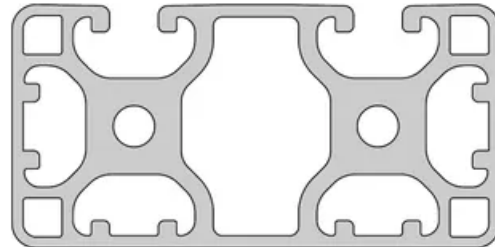

## Profile 8 80x40 Light 4N270

**System:** 40 - Slot 8  
**Dimensions:** 80x40  
**Length (mm):** 6000  
**Material Quality:** Light  
**Profile Type:** Closed

## General Data

Designation	System	$I_x$ (cm <sup>4</sup> )	$I_y$ (cm <sup>4</sup> )	$W_x$ (cm <sup>3</sup> )	$W_y$ (cm <sup>3</sup> )
RP1362	40 - Slot 8	18.74	77.52	9.09	19.38

Designation	A (cm <sup>2</sup> )	Mass (kg/m)
RP1362	12.45	3.37