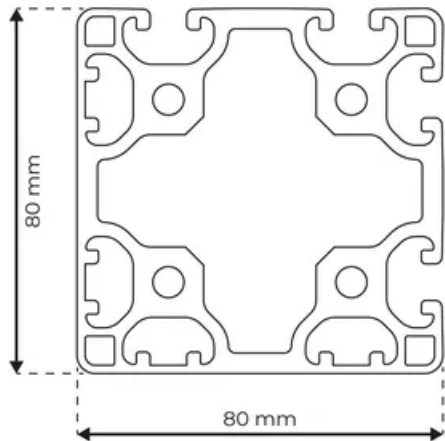

## Profile 8 80x80 Light 4N90

**System:** 40 - Slot 8  
**Dimensions:** 80x80  
**Length (mm):** 6000  
**Material Quality:** Light  
**Profile Type:** Closed

## General Data

Designation	System	$I_x$ (cm <sup>4</sup> )	$I_y$ (cm <sup>4</sup> )	$W_x$ (cm <sup>3</sup> )	$W_y$ (cm <sup>3</sup> )
RP1165	40 - Slot 8	141.66	141.66	34.85	34.85

Designation	A (cm <sup>2</sup> )	Mass (kg/m)
RP1165	20.46	5.55