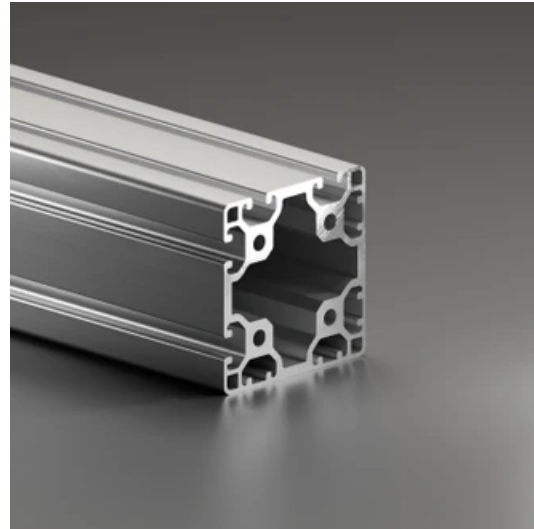

Profile 8 80x80 Light 4N90

System: 40 - Slot 8
Dimensions: 80x80
Length (mm): 6000
Material Quality: Light
Profile Type: Closed

General Data

Designation	System	I_x (cm ⁴)	I_y (cm ⁴)	W_x (cm ³)	W_y (cm ³)
RP1165	40 - Slot 8	141.66	141.66	34.85	34.85

Designation	A (cm ²)	Mass (kg/m)
RP1165	20.46	5.55