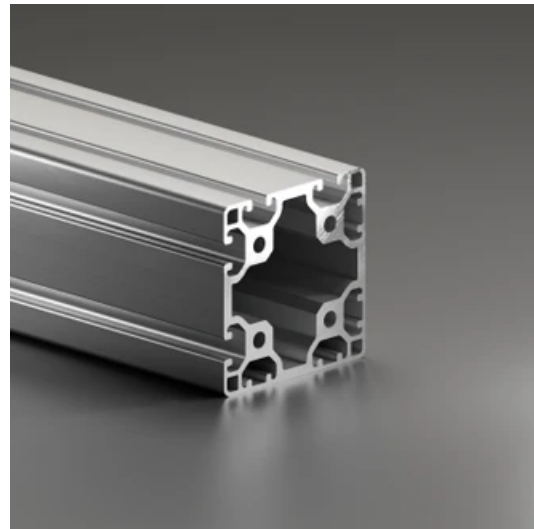

## Profile 8 80x80 Light 4N90

**System:** 40 - Slot 8  
**Dimensions:** 80x80  
**Length (mm):** 6000  
**Material Quality:** Light  
**Profile Type:** Closed