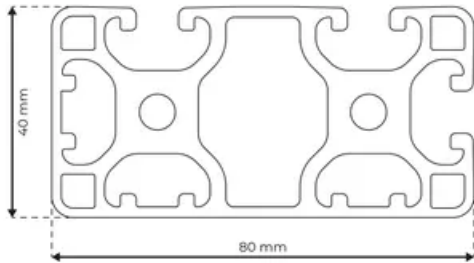

Profile 8 80x40 Light 3N90

System: 40 - Slot 8
Dimensions: 80x40
Length (mm): 6000
Material Quality: Light
Profile Type: Closed

General Data

Designation	System	I_x (cm ⁴)	I_y (cm ⁴)	W_x (cm ³)	W_y (cm ³)
RP1360	40 - Slot 8	18.71	74.71	9.04	18.41

Designation	A (cm ²)	Mass (kg/m)
RP1360	12.27	3.32