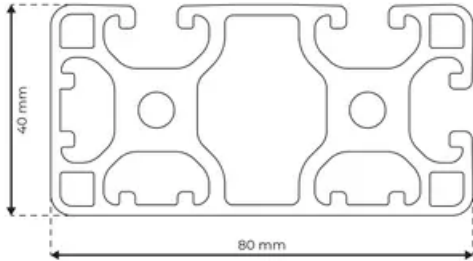

Profile 8 80x40 Light 3N90

System: 40 - Slot 8
Dimensions: 40x80
Length (mm): 6000
Material Quality: Light
Profile Type: Closed

General Data

Designation	System	I_x (cm ⁴)	I_y (cm ⁴)	W_x (cm ³)	W_y (cm ³)
RP1360	40 - Slot 8	18.71	74.71	9.04	18.41

Designation	A (cm ²)	Mass (kg/m)
RP1360	12.27	3.32