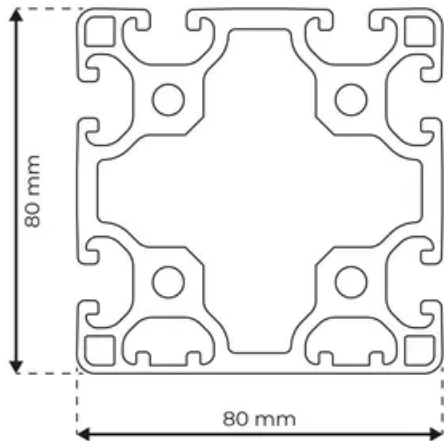

## Profile 8 80x80 Light 2N

**System:** 40 - Slot 8  
**Dimensions:** 80x80  
**Length (mm):** 6000  
**Material Quality:** Light  
**Profile Type:** Closed

## General Data

Designation	System	$I_x$ (cm <sup>4</sup> )	$I_y$ (cm <sup>4</sup> )	$W_x$ (cm <sup>3</sup> )	$W_y$ (cm <sup>3</sup> )
RP1185	40 - Slot 8	140.29	136.41	34.5	34.1

Designation	A (cm <sup>2</sup> )	Mass (kg/m)
RP1185	20.13	5.46