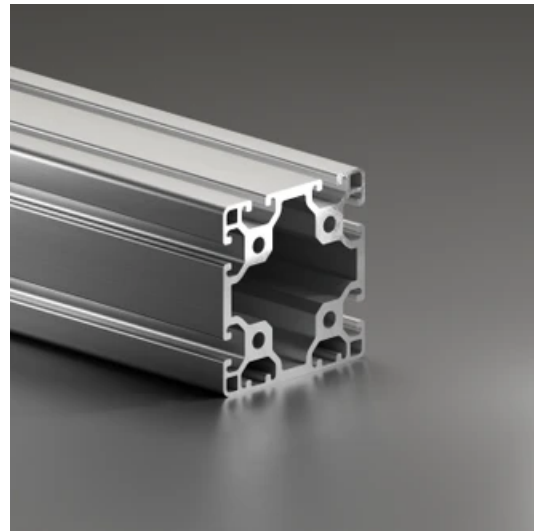

## Profile 8 80x80 Light 2N

**System:** 40 - Slot 8  
**Dimensions:** 80x80  
**Length (mm):** 6000  
**Material Quality:** Light  
**Profile Type:** Closed