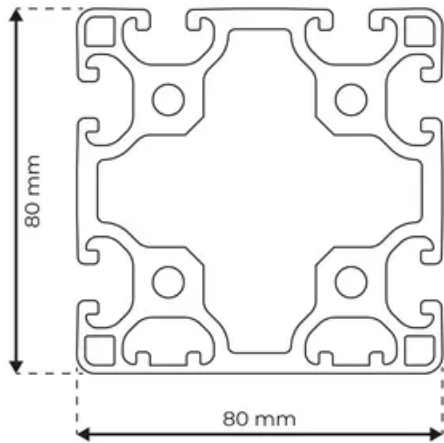

## Profile 8 80x80 Light 2N

**System:** 40 - Slot 8  
**Dimensions:** 80x80  
**Length (mm):** 6000  
**Material Quality:** Light  
**Profile Type:** Closed

## General Data

Designation	System	Ix (cm <sup>4</sup> )	Iy (cm <sup>4</sup> )	Wx (cm <sup>3</sup> )	Wy (cm <sup>3</sup> )
RP1185	40 - Slot 8	140.29	136.41	34.5	34.1

Designation	A (cm <sup>2</sup> )	Mass (kg/m)
RP1185	20.13	5.46