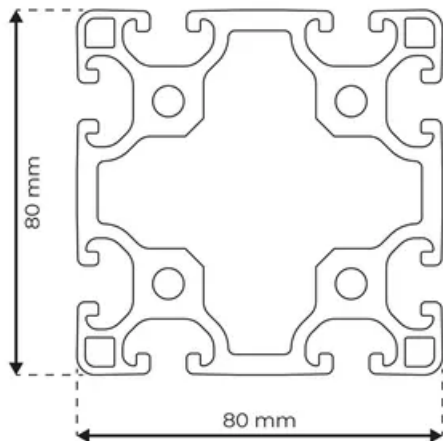

## Profile 8 80x80 Light

**System:** 40 - Slot 8  
**Dimensions:** 80x80  
**Length (mm):** 6000  
**Material Quality:** Light  
**Profile Type:** Open

## General Data

Designation	System	Ix (cm <sup>4</sup> )	Iy (cm <sup>4</sup> )	Wx (cm <sup>3</sup> )	Wy (cm <sup>3</sup> )
RP1170	40 - Slot 8	135.32	135.32	33.83	33.83

Designation	A (cm <sup>2</sup> )	Mass (kg/m)
RP1170	19.83	5.38