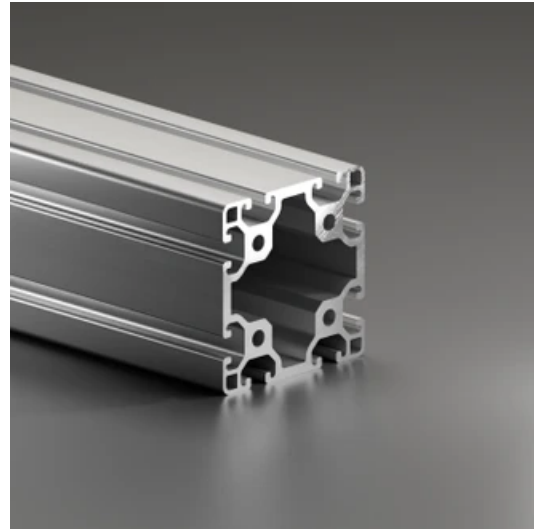

Profile 8 80x80 Light

System: 40 - Slot 8
Dimensions: 80x80
Length (mm): 6000
Material Quality: Light
Profile Type: Open

General Data

Designation	System	I_x (cm ⁴)	I_y (cm ⁴)	W_x (cm ³)	W_y (cm ³)
RP1170	40 - Slot 8	135.32	135.32	33.83	33.83

Designation	A (cm ²)	Mass (kg/m)
RP1170	19.83	5.38