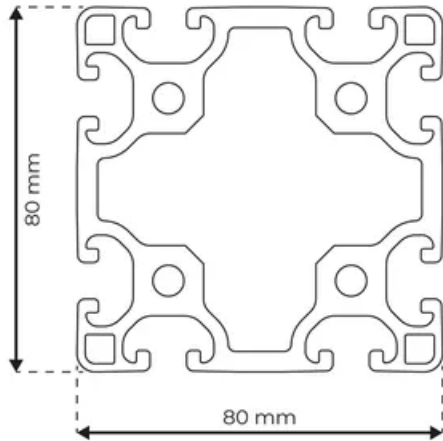

Profile 8 80x80 Light

System: 40 - Slot 8
Dimensions: 80x80
Length (mm): 6000
Material Quality: Light
Profile Type: Open

General Data

Designation	System	I_x (cm ⁴)	I_y (cm ⁴)	W_x (cm ³)	W_y (cm ³)
RP1170	40 - Slot 8	135.32	135.32	33.83	33.83

Designation	A (cm ²)	Mass (kg/m)
RP1170	19.83	5.38