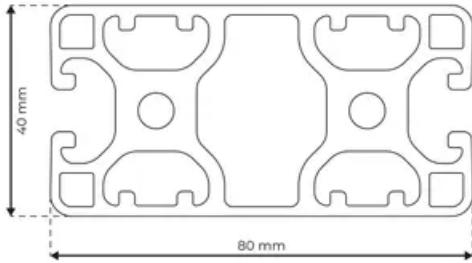

Profile 8 80x40 Light 4N180

System: 40 - Slot 8
Dimensions: 40x80
Length (mm): 6000
Material Quality: Light
Profile Type: Closed

General Data

Designation	System	I_x (cm ⁴)	I_y (cm ⁴)	W_x (cm ³)	W_y (cm ³)
RP1361	40 - Slot 8	20.04	73.31	10.02	18.33

Designation	A (cm ²)	Mass (kg/m)
RP1361	12.34	3.35