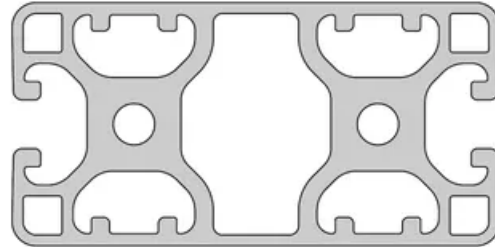

Profile 8 80x40 Light 4N180

System: 40 - Slot 8
Dimensions: 40x80
Length (mm): 6000
Material Quality: Light
Profile Type: Closed

General Data

Designation	System	I_x (cm ⁴)	I_y (cm ⁴)	W_x (cm ³)	W_y (cm ³)
RP1361	40 - Slot 8	20.04	73.31	10.02	18.33

Designation	A (cm ²)	Mass (kg/m)
RP1361	12.34	3.35