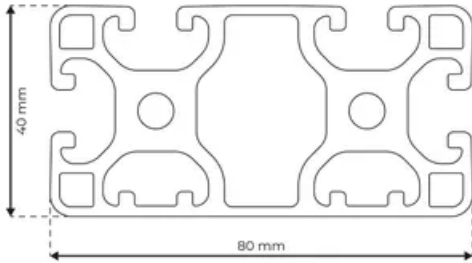

Profile 8 80x40 Light 2N

System: 40 - Slot 8
Dimensions: 80x40
Length (mm): 6000
Material Quality: Light
Profile Type: Closed

General Data

Designation	System	I_x (cm ⁴)	I_y (cm ⁴)	W_x (cm ³)	W_y (cm ³)
RP1350	40 - Slot 8	18.51	71.63	8.97	17.91

Designation	A (cm ²)	Mass (kg/m)
RP1350	11.91	3.24