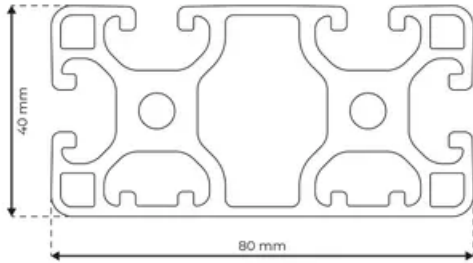

Profile 8 80x40 Light 2N

System: 40 - Slot 8
Dimensions: 40x80
Length (mm): 6000
Material Quality: Light
Profile Type: Closed

General Data

Designation	System	I_x (cm ⁴)	I_y (cm ⁴)	W_x (cm ³)	W_y (cm ³)
RP1350	40 - Slot 8	18.51	71.63	8.97	17.91

Designation	A (cm ²)	Mass (kg/m)
RP1350	11.91	3.24