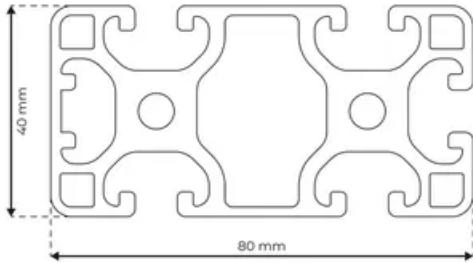

Profile 8 80x40 Light 1N

System: 40 - Slot 8
Dimensions: 40x80
Length (mm): 6000
Material Quality: Light
Profile Type: Closed

General Data

Designation	System	I_x (cm ⁴)	I_y (cm ⁴)	W_x (cm ³)	W_y (cm ³)
RP1330	40 - Slot 8	17.13	72.91	8.56	17.93

Designation	A (cm ²)	Mass (kg/m)
RP1330	11.73	3.19