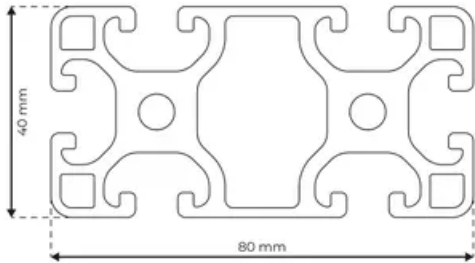

Profile 8 80x40 Light

System: 40 - Slot 8
Dimensions: 40x80
Length (mm): 6000
Material Quality: Light
Profile Type: Open

General Data

Designation	System	I_x (cm ⁴)	I_y (cm ⁴)	W_x (cm ³)	W_y (cm ³)
RP1140	40 - Slot 8	17.14	70.04	8.57	17.51

Designation	A (cm ²)	Mass (kg/m)
RP1140	11.56	3.13