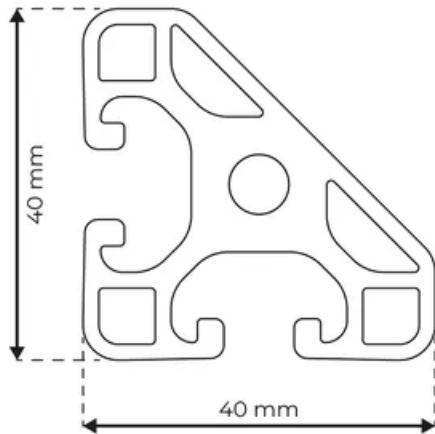

Profile 8 40x40 Light 45°

System: 40 - Slot 8
Dimensions: 40x40
Length (mm): 6000
Material Quality: Light
Profile Type: Angled

General Data

Designation	System	I_x (cm ⁴)	I_y (cm ⁴)	W_x (cm ³)	W_y (cm ³)
RP1210	40 - Slot 8	6.6	6.6	2.94	2.94

Designation	A (cm ²)	Mass (kg/m)
RP1210	5.6	1.52