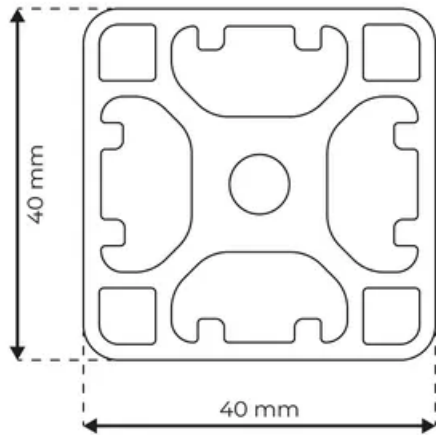

Profile 8 40x40 Light 4N

System: 40 - Slot 8
Dimensions: 40x40
Length (mm): 6000
Material Quality: Light
Profile Type: Closed

General Data

Designation	System	I_x (cm ⁴)	I_y (cm ⁴)	W_x (cm ³)	W_y (cm ³)
RP1301	40 - Slot 8	10.57	10.55	5.28	5.27

Designation	A (cm ²)	Mass (kg/m)
RP1301	7.24	1.96