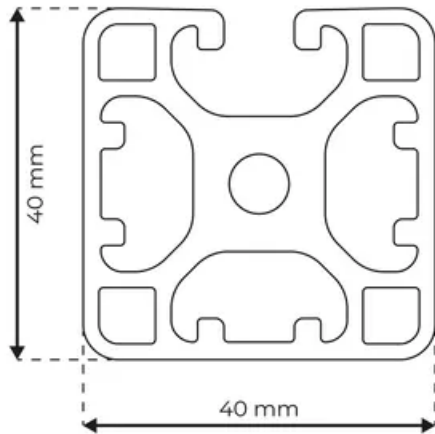

## Profile 8 40x40 Light 3N

**System:** 40 - Slot 8  
**Dimensions:** 40x40  
**Length (mm):** 6000  
**Material Quality:** Light  
**Profile Type:** Closed

## General Data

Designation	System	$I_x$ (cm <sup>4</sup> )	$I_y$ (cm <sup>4</sup> )	$W_x$ (cm <sup>3</sup> )	$W_y$ (cm <sup>3</sup> )
RP1302	40 - Slot 8	9.82	10.52	5.05	5.26

Designation	A (cm <sup>2</sup> )	Mass (kg/m)
RP1302	7.04	1.91