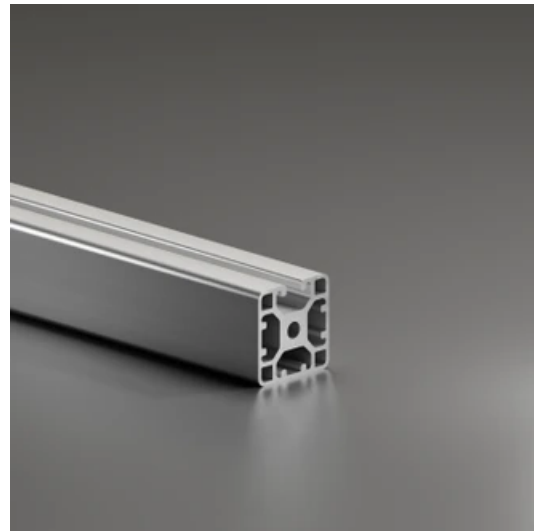

## Profile 8 40x40 Light 3N

**System:** 40 - Slot 8  
**Dimensions:** 40x40  
**Length (mm):** 6000  
**Material Quality:** Light  
**Profile Type:** Closed