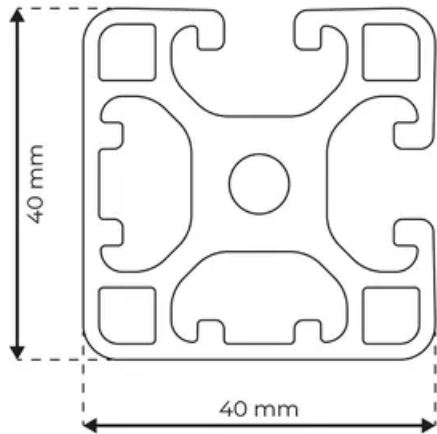

Profile 8 40x40 Light 2N90

System: 40 - Slot 8
Dimensions: 40x40
Length (mm): 6000
Material Quality: Light
Profile Type: Closed

General Data

Designation	System	I_x (cm ⁴)	I_y (cm ⁴)	W_x (cm ³)	W_y (cm ³)
RP1320	40 - Slot 8	9.5	9.5	4.68	4.68

Designation	A (cm ²)	Mass (kg/m)
RP1320	6.7	1.82