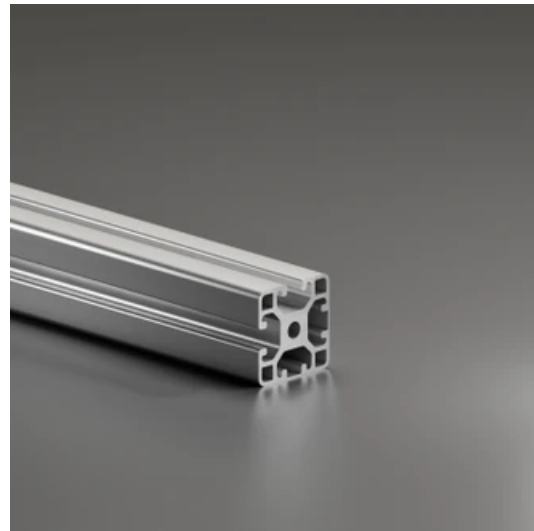

Profile 8 40x40 Light 2N90

System: 40 - Slot 8
Dimensions: 40x40
Length (mm): 6000
Material Quality: Light
Profile Type: Closed

General Data

Designation	System	I_x (cm ⁴)	I_y (cm ⁴)	W_x (cm ³)	W_y (cm ³)
RP1320	40 - Slot 8	9.5	9.5	4.68	4.68

Designation	A (cm ²)	Mass (kg/m)
RP1320	6.7	1.82