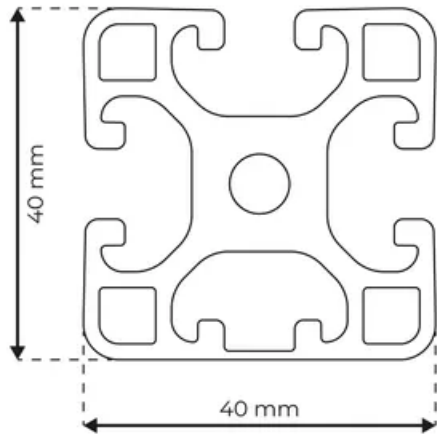

## Profile 8 40x40 Light 1N

**System:** 40 - Slot 8  
**Dimensions:** 40x40  
**Length (mm):** 6000  
**Material Quality:** Light  
**Profile Type:** Closed

## General Data

Designation	System	$I_x$ (cm <sup>4</sup> )	$I_y$ (cm <sup>4</sup> )	$W_x$ (cm <sup>3</sup> )	$W_y$ (cm <sup>3</sup> )
RP1300	40 - Slot 8	9.09	9.48	4.54	4.66

Designation	A (cm <sup>2</sup> )	Mass (kg/m)
RP1300	6.59	1.79