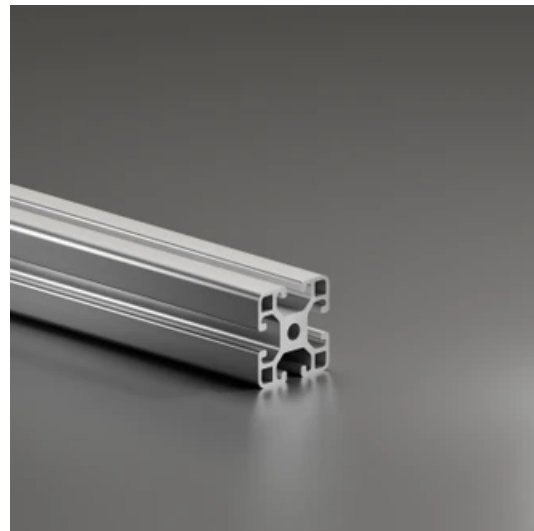

Profile 8 40x40 Light

System: 40 - Slot 8
Dimensions: 40x40
Length (mm): 6000
Material Quality: Light
Profile Type: Open

General Data

Designation	System	Ix (cm ⁴)	Iy (cm ⁴)	Wx (cm ³)	Wy (cm ³)
RP1130	40 - Slot 8	9.06	9.06	4.53	4.53

Designation	A (cm ²)	Mass (kg/m)
RP1130	6.49	1.76