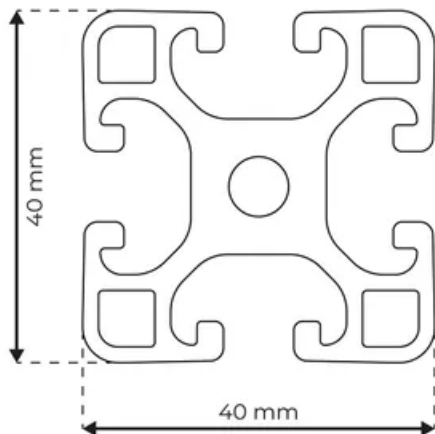

Profile 8 40x40 Light

System: 40 - Slot 8
Dimensions: 40x40
Length (mm): 6000
Material Quality: Light
Profile Type: Open

General Data

Designation	System	Ix (cm ⁴)	Iy (cm ⁴)	Wx (cm ³)	Wy (cm ³)
RP1130	40 - Slot 8	9.06	9.06	4.53	4.53

Designation	A (cm ²)	Mass (kg/m)
RP1130	6.49	1.76