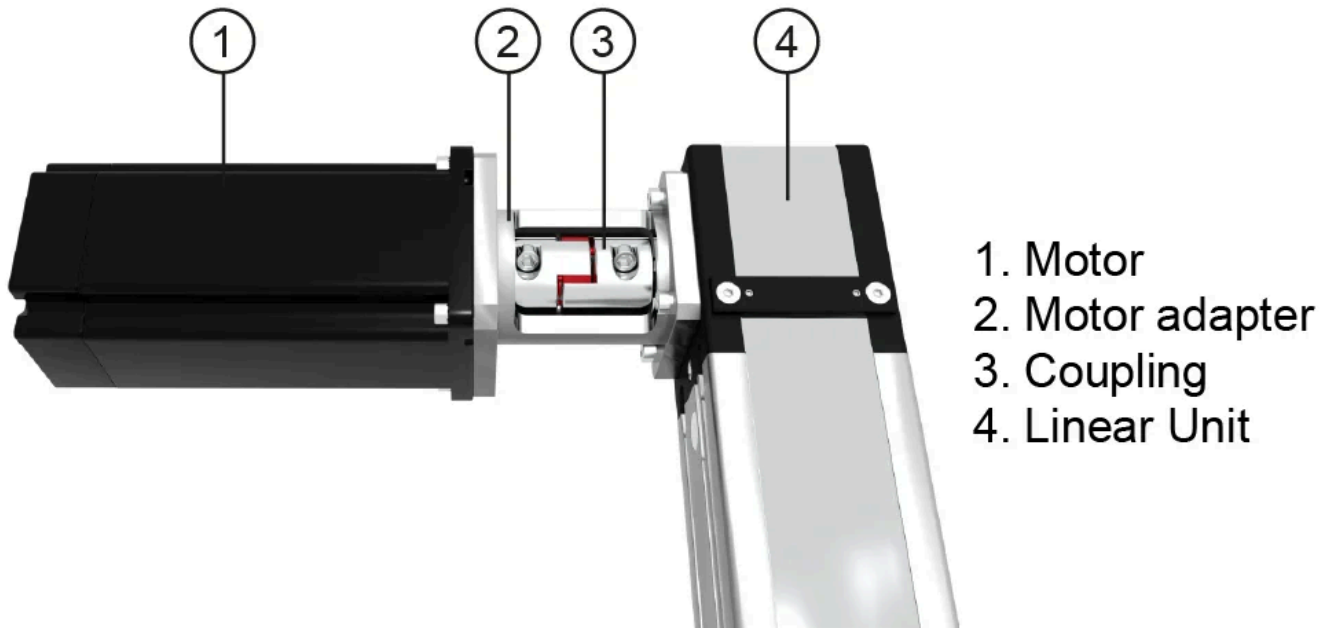

General Data

1. Motor
2. Motor adapter
3. Coupling
4. Linear Unit

Designation	Description	Compatible with	Motor Type Flange	Coupling
VK - 38x38 - 65490	VK MTJ40 38 x 38 GESM14	MTJ40, MTJZ40, MRJ40	38 x 38	GESM14
VK - 40 - 65502	VK MTJ40 40 GESM14	MTJ40, MTJZ40, MRJ40	Ø 40	GESM14
VK - 40x40 - 65458	VK MTJ40 40 x 40 GESM9	MTJ40, MTJZ40, MRJ40	40 x 40	GESM9
VK - 50 - 65543	VK MTJ40 50 GESM14	MTJ40, MTJZ40, MRJ40	Ø 50	GESM14
VK - 55 - 65546	VK MTJ40 55 GESM14	MTJ40, MTJZ40, MRJ40	Ø 55	GESM14
VK - 56x56 - 65552	VK MTJ40 56 x 56 GESM14	MTJ40, MTJZ40, MRJ40	56 x 56	GESM14
VK - 60 - 65553	VK MTJ40 60 GESM14	MTJ40, MTJZ40, MRJ40	Ø 60	GESM14
VK - 60x60 - 65555	VK MTJ40 60 x 60 GESM14	MTJ40, MTJZ40, MRJ40	60 x 60	GESM14
VK - 65 - 65558	VK MTJ40 65 GESM14	MTJ40, MTJZ40, MRJ40	Ø 65	GESM14
VK - 70 - 65562	VK MTJ40 70 GESM14	MTJ40, MTJZ40, MRJ40	Ø 70	GESM14
VK - 72x72 - 65563	VK MTJ40 72 x 72 GESM14	MTJ40, MTJZ40, MRJ40	72 x 72	GESM14
VK - 80x80 - 65568	VK MTJ40 80 x 80 GESM19/24	MTJ40, MTJZ40, MRJ40	80 x 80	GESM19/24
VK - 86x86 - 65572	VK MTJ40 86 x 86 GESM14	MTJ40, MTJZ40, MRJ40	86 x 86	GESM14
VK - 40 - 65575	VK MTJ65 40 GESM14	MTJ65, MTJZ65, MRJ65	Ø 40	GESM14
VK - 42x42 - 65576	VK MTJ65 42 x 42 GESM14	MTJ65, MTJZ65, MRJ65	42 x 42	GESM14
VK - 50 - 65582	VK MTJ65 50 GESM14	MTJ65, MTJZ65, MRJ65	Ø 50	GESM14
VK - 57x57 - 65585	VK MTJ65 57 x 57 GESM14	MTJ65, MTJZ65, MRJ65	57 x 57	GESM14
VK - 60 - 65589	VK MTJ65 60 GESM14	MTJ65, MTJZ65, MRJ65	Ø 60	GESM14
VK - 60x60 - 65596	VK MTJ65 60 x 60 GESM14	MTJ65, MTJZ65, MRJ65	60 x 60	GESM14
VK - 65 - 65597	VK MTJ65 65 GESM14	MTJ65, MTJZ65, MRJ65	Ø 65	GESM14
VK - 70 - 65599	VK MTJ65 70 GESM14	MTJ65, MTJZ65, MRJ65	Ø 70	GESM14
VK - 72x72 - 65601	VK MTJ65 72 x 72 GESM14	MTJ65, MTJZ65, MRJ65	72 x 72	GESM14
VK - 80 - 65603	VK MTJ65 80 GESM19/24	MTJ65, MTJZ65, MRJ65	Ø 80	GESM19/24
VK - 80x80 - 65604	VK MTJ65 80 x 80 GESM19/24	MTJ65, MTJZ65, MRJ65	80 x 80	GESM19/24
VK - 85 - 65605	VK MTJ65 85 GESM19/24	MTJ65, MTJZ65, MRJ65	Ø 85	GESM19/24
VK - 86x86 - 65608	VK MTJ65 86 x 86 GESM19/24	MTJ65, MTJZ65, MRJ65	86 x 86	GESM19/24