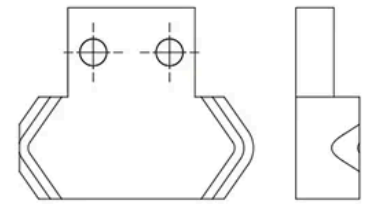

## ZK-WCS Wipers

Pair of wipers for CSW/CSWK-sliders. To keep the raceways free of contamination and ensure a longer service life.

For CSW/CSWK-sliders, the wipers are delivered un-assembled and need to be correctly oriented and laterally adjusted to the rail. In cases when a complete system of rail + slider(s) is ordered, wipers are already assembled, oriented, and adjusted to the rail.

## General Data

Wiper WCST for T-rail

Wiper WCSU for U-rail

Wiper WCSK for K-rail

Designation	Size	Compatible with
ZK-WCST18	18	T-rail
ZK-WCST28	28	T-rail
ZK-WCST43	43	T-rail
ZK-WCST63	63	T-rail
ZK-WCSU18	18	U-rail
ZK-WCSU28	28	U-rail
ZK-WCSU43	43	U-rail
ZK-WCSU63	63	U-rail
ZK-WCSK43	43	K-rail
ZK-WCSK63	63	K-rail