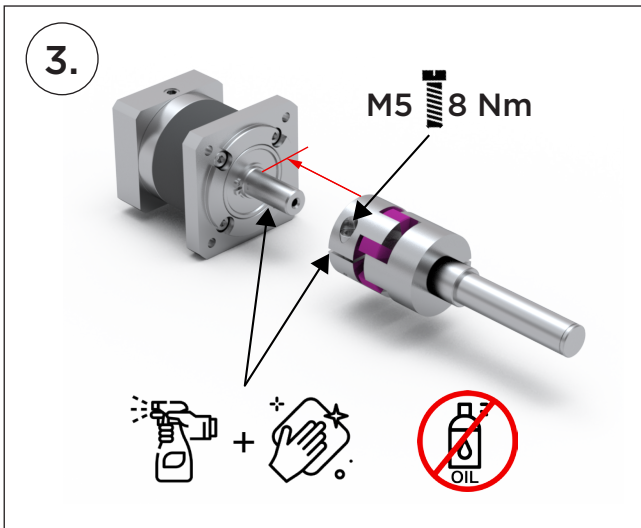

PLANETARY GEARBOX CPS015 + ADAPTER KIT RHL80 H16+ LINEAR UNIT RHL80 H16

Scan the QR-code to visit our website for more information about Planetary Gearboxes.