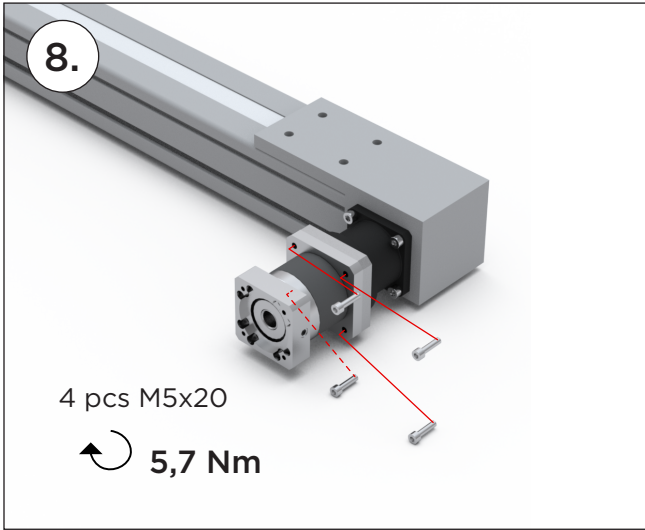

PLANETARY GEARBOX CPS015 + ADAPTER KIT RHL80 H16+ LINEAR UNIT RHL80 H16

Scan the QR-code to visit our website for more information about Planetary Gearboxes.