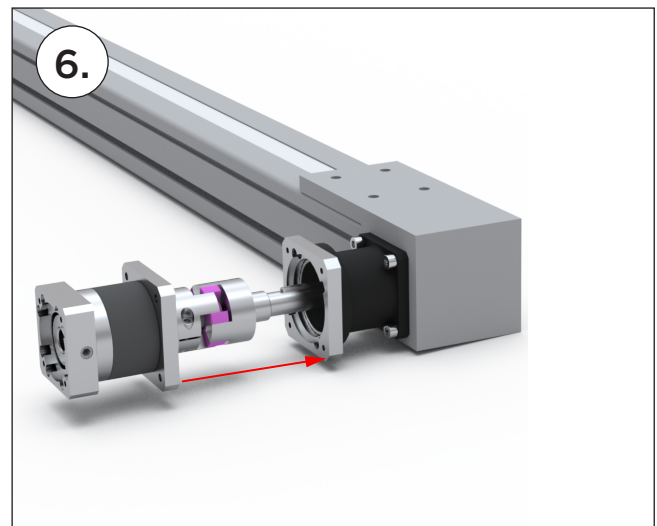

PLANETARY GEARBOX CPS015 + ADAPTER KIT RHL80 H16+ LINEAR UNIT RHL80 H16

Scan the QR-code to visit our website for more information about Planetary Gearboxes.