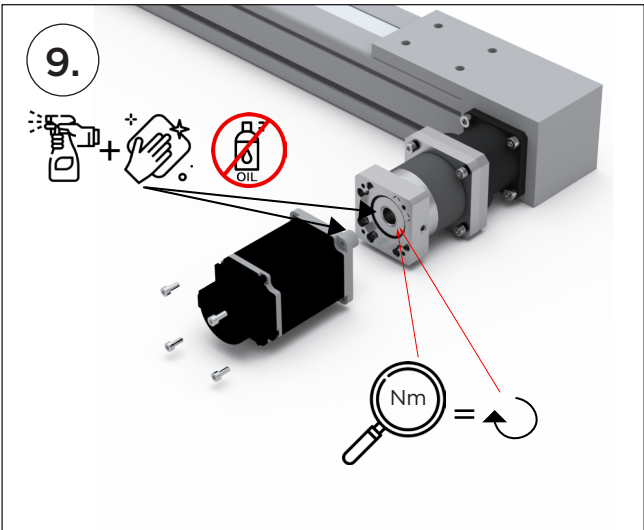

PLANETARY GEARBOX CPS015 + ADAPTER KIT RHL80 H16+ LINEAR UNIT RHL80 H16

Scan the QR-code to visit our website for more information about Planetary Gearboxes.