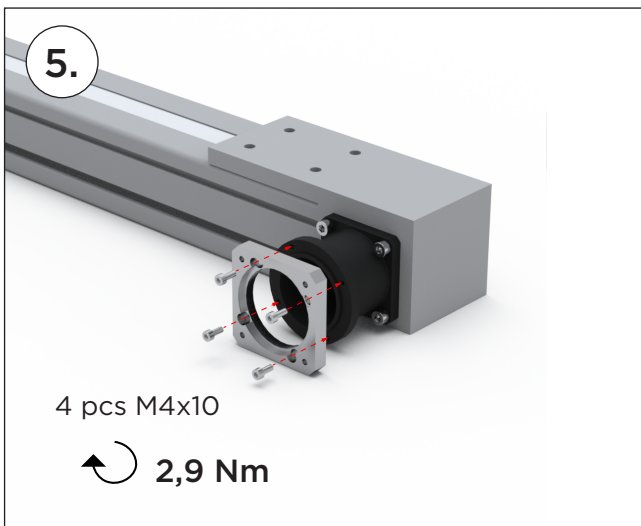

PLANETARY GEARBOX CPS015 + ADAPTER KIT RHL80 H16+ LINEAR UNIT RHL80 H16

Scan the QR-code to visit our website for more information about Planetary Gearboxes.