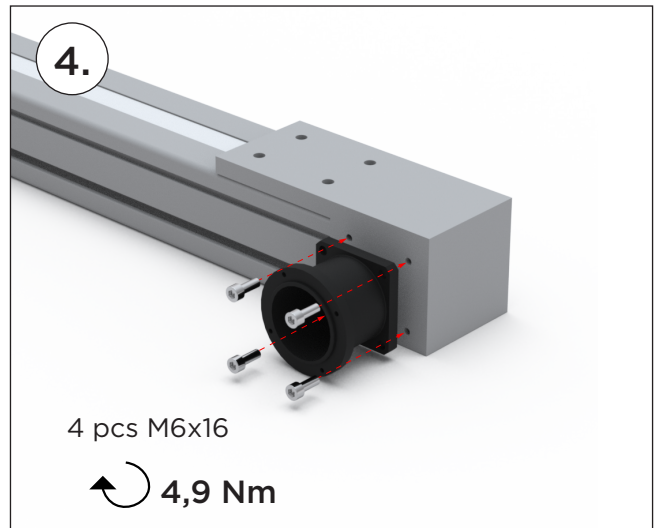

PLANETARY GEARBOX CPS015 + ADAPTER KIT RHL80 H16+ LINEAR UNIT RHL80 H16

Scan the QR-code to visit our website for more information about Planetary Gearboxes.