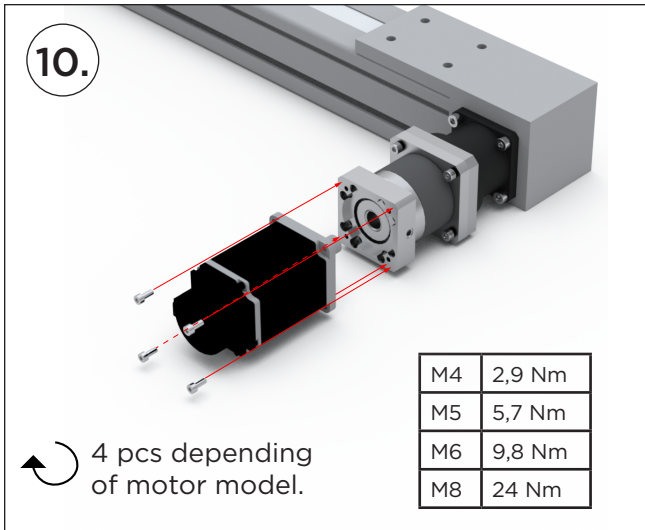

PLANETARY GEARBOX CPS015 + ADAPTER KIT RHL80 H16+ LINEAR UNIT RHL80 H16

Scan the QR-code to visit our website for more information about Planetary Gearboxes.