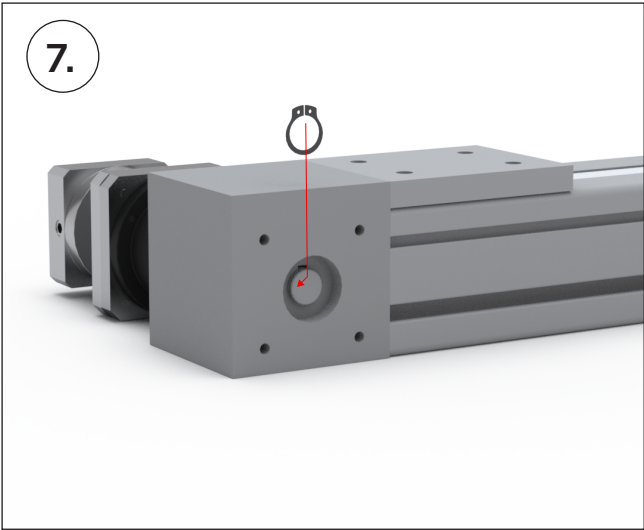

PLANETARY GEARBOX CPS015 + ADAPTER KIT RHL80 H16+ LINEAR UNIT RHL80 H16

Scan the QR-code to visit our website for more information about Planetary Gearboxes.