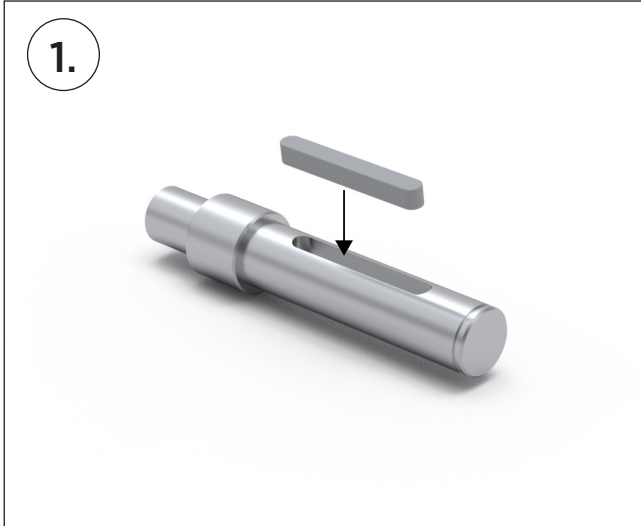

PLANETARY GEARBOX CPS015 + ADAPTER KIT RHL80 H16+ LINEAR UNIT RHL80 H16

Scan the QR-code to visit our website for more information about Planetary Gearboxes.